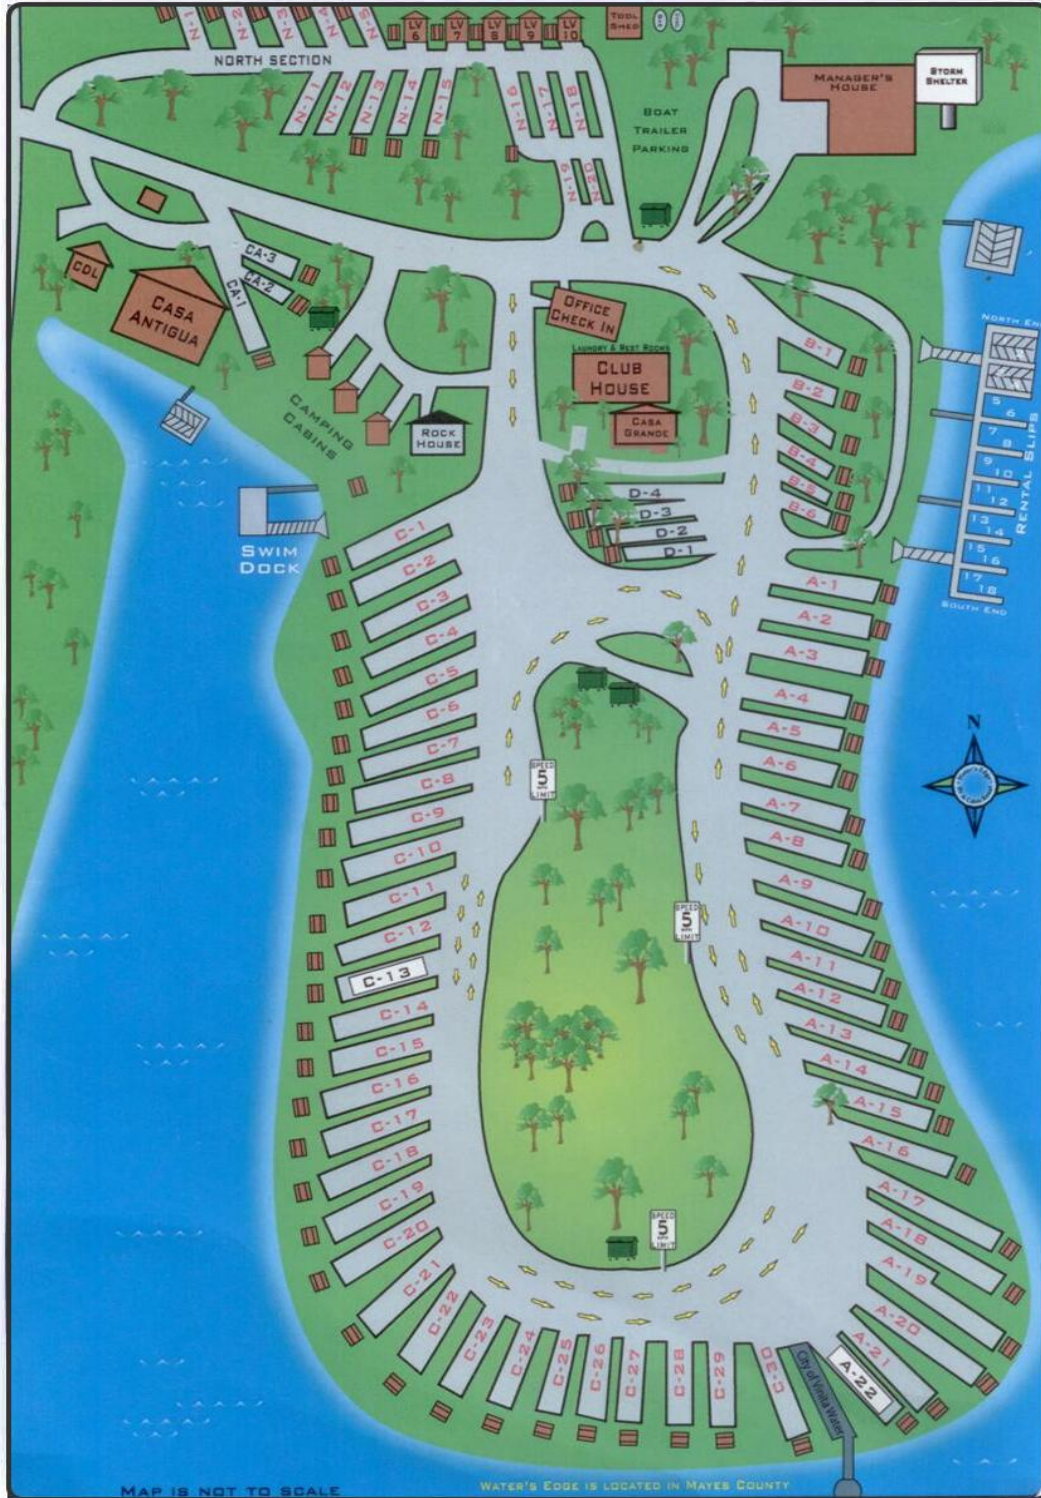

Water's Edge RV & Cabin Resort

GRAND LAKE OF THE CHEROKEES

MAP IS NOT TO SCALE

WATER'S EDGE IS LOCATED IN MAYES COUNTY

SITE NUMBER
BOAT SLIP NUMBER

Check out time is 12:00 noon.

You may request late checkout for \$15.00. Sorry, No late check-outs in our cabins.

Please obey the 5 MPH speed limit throughout the resort.

Please pick up after your pet.

RV & Boat Storage

- 11' x 12' x 30'
- 12' x 12' x 36'
- 14' x 14' x 50'

(918) 782-1444
watersedgerv.com